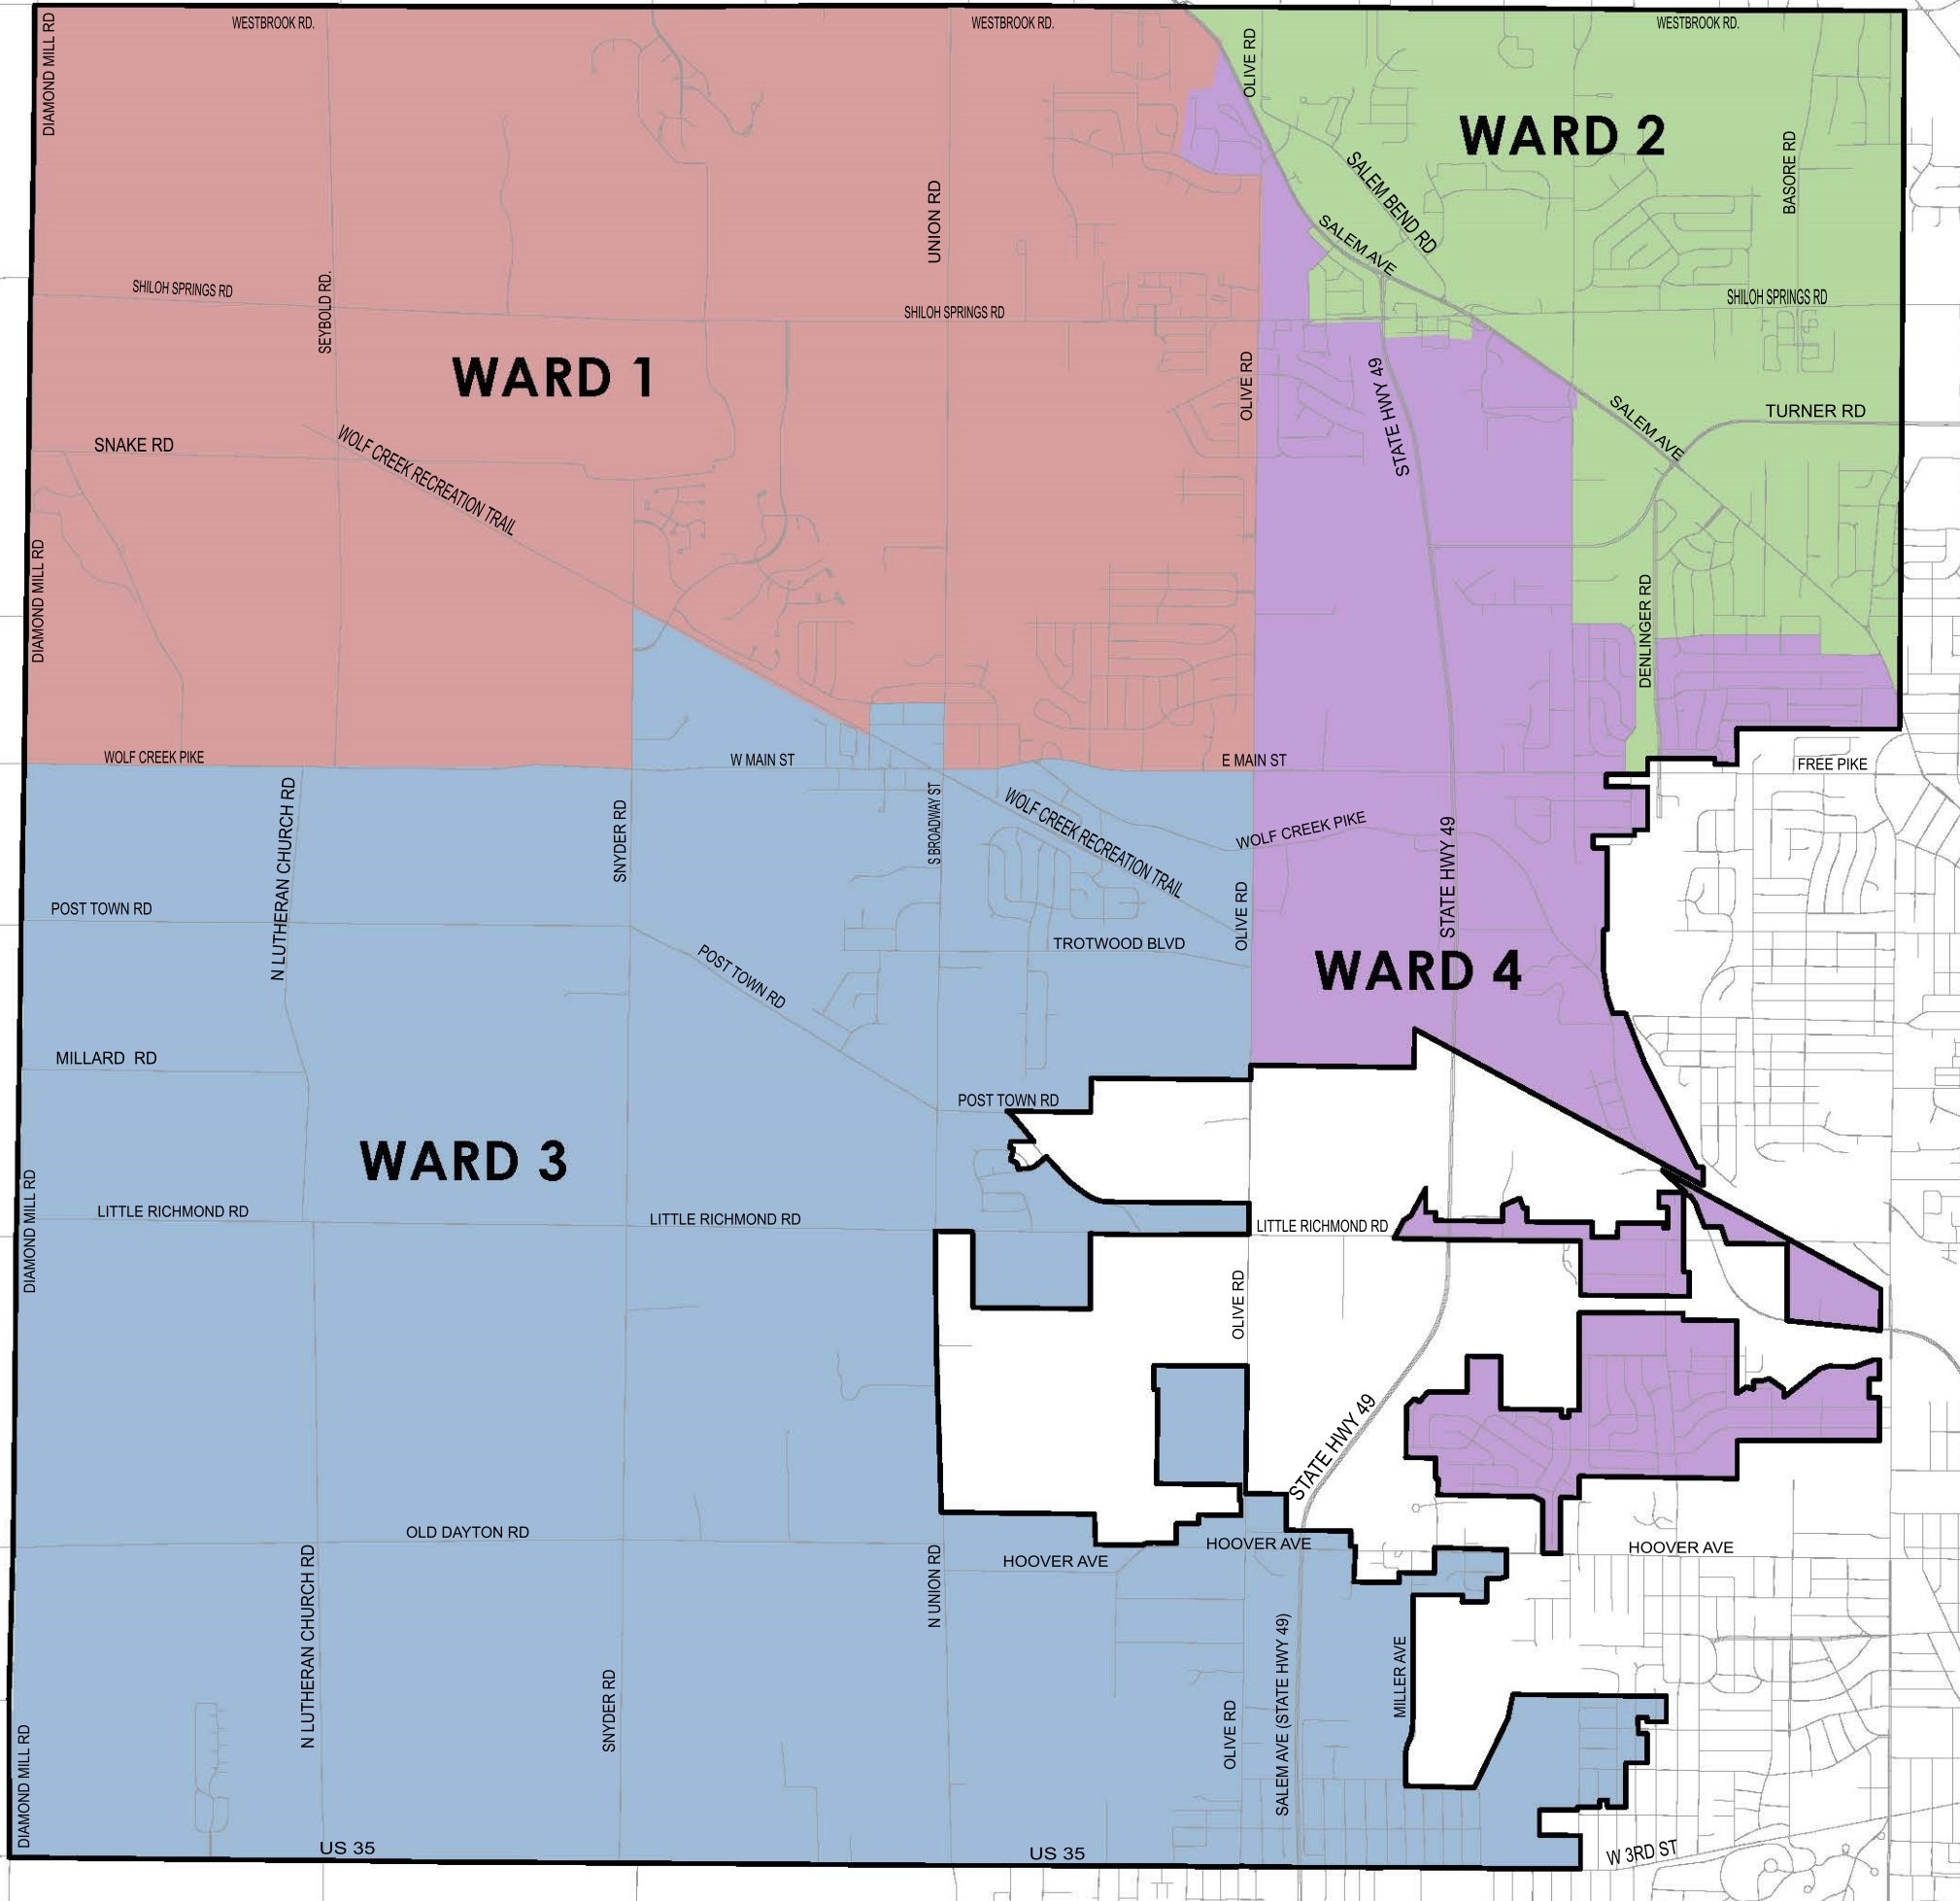

CITY OF TROTWOOD

WARD BOUNDARIES

COUNCIL MEMBERS BY WARD
 YVETTE F. PAGE, MAYOR
 TYNA R. BROWN, VICE MAYOR

WARD 1	◆	BETTYE L. GALES
WARD 2	◆	MARTHA H. CLARK
WARD 3	◆	MILTON J. PEARSON
WARD 4	◆	TYNA R. BROWN
AT LARGE		RHONDA C. FINLEY
AT LARGE		DENISE MOORE