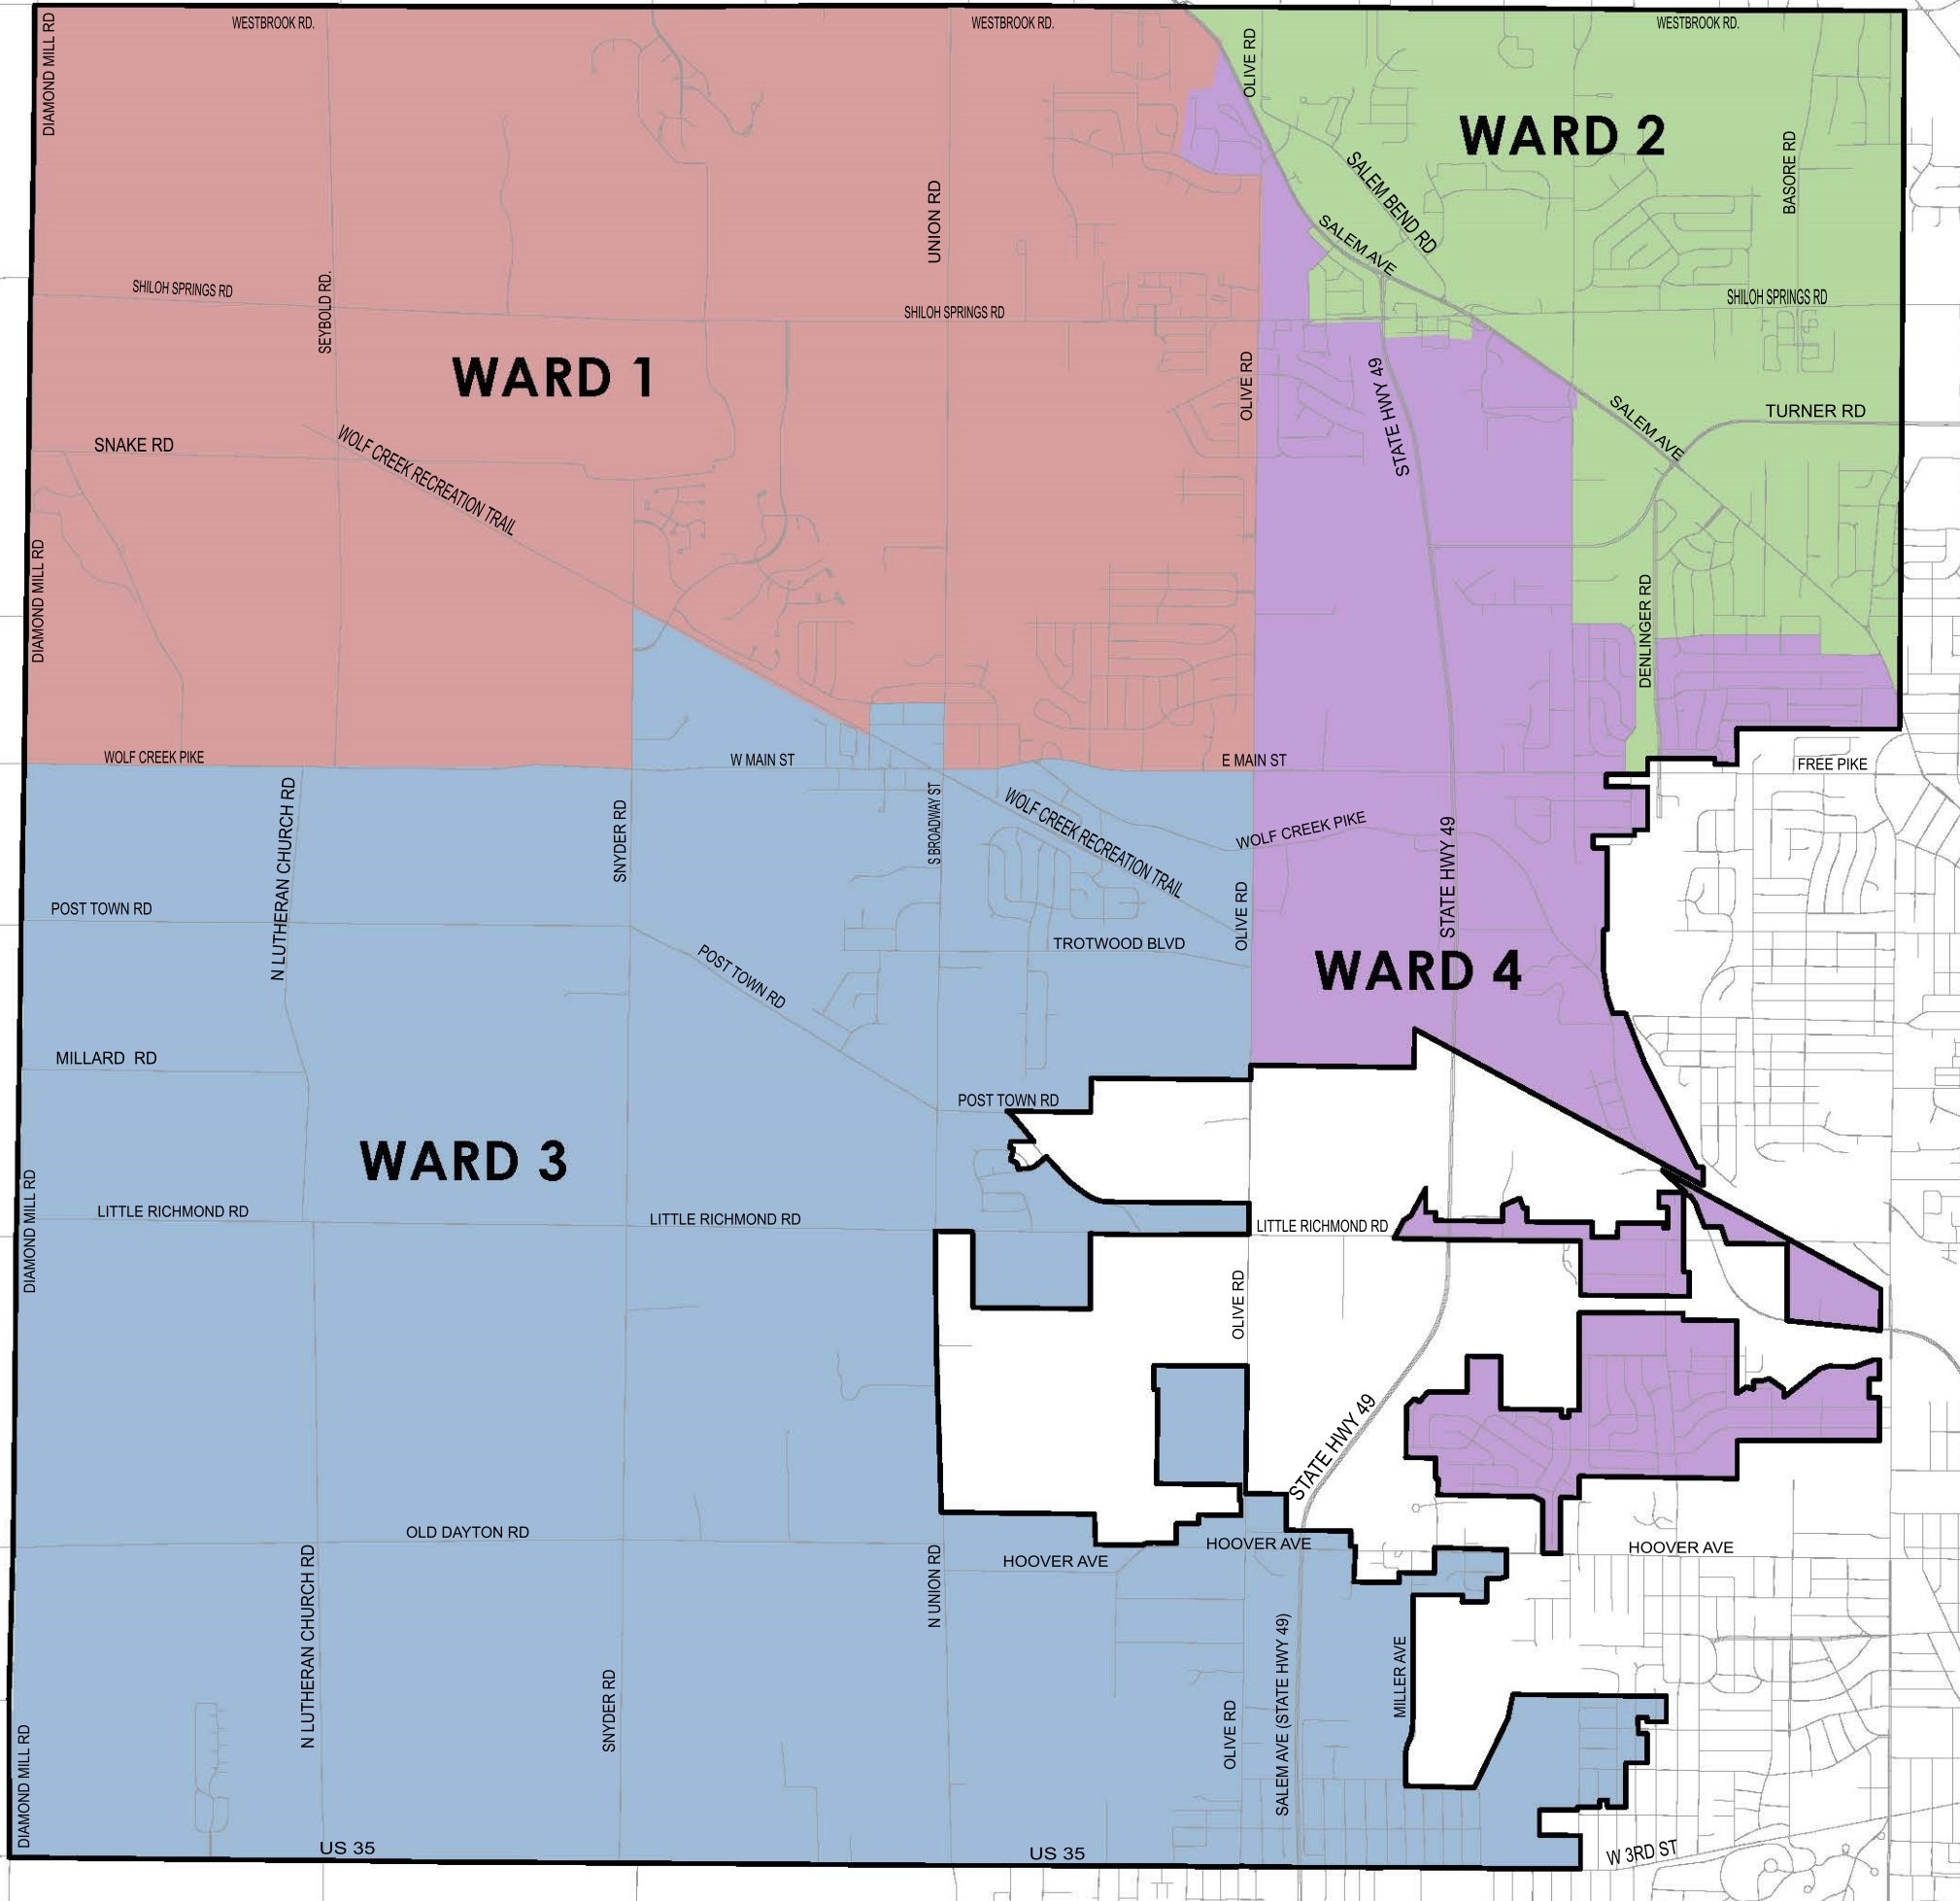

# CITY OF TROTWOOD

## WARD BOUNDARIES

COUNCIL MEMBERS BY WARD	
MAYOR	YVETTE F. PAGE
◆ WARD 1	BETTYE L. GALES
◆ WARD 2	VACANT
◆ WARD 3	CHARLES "RON" VAUGHN
◆ WARD 4	TYNA R. BROWN
AT LARGE	RHONDA C. FINLEY
AT LARGE	DENISE MOORE