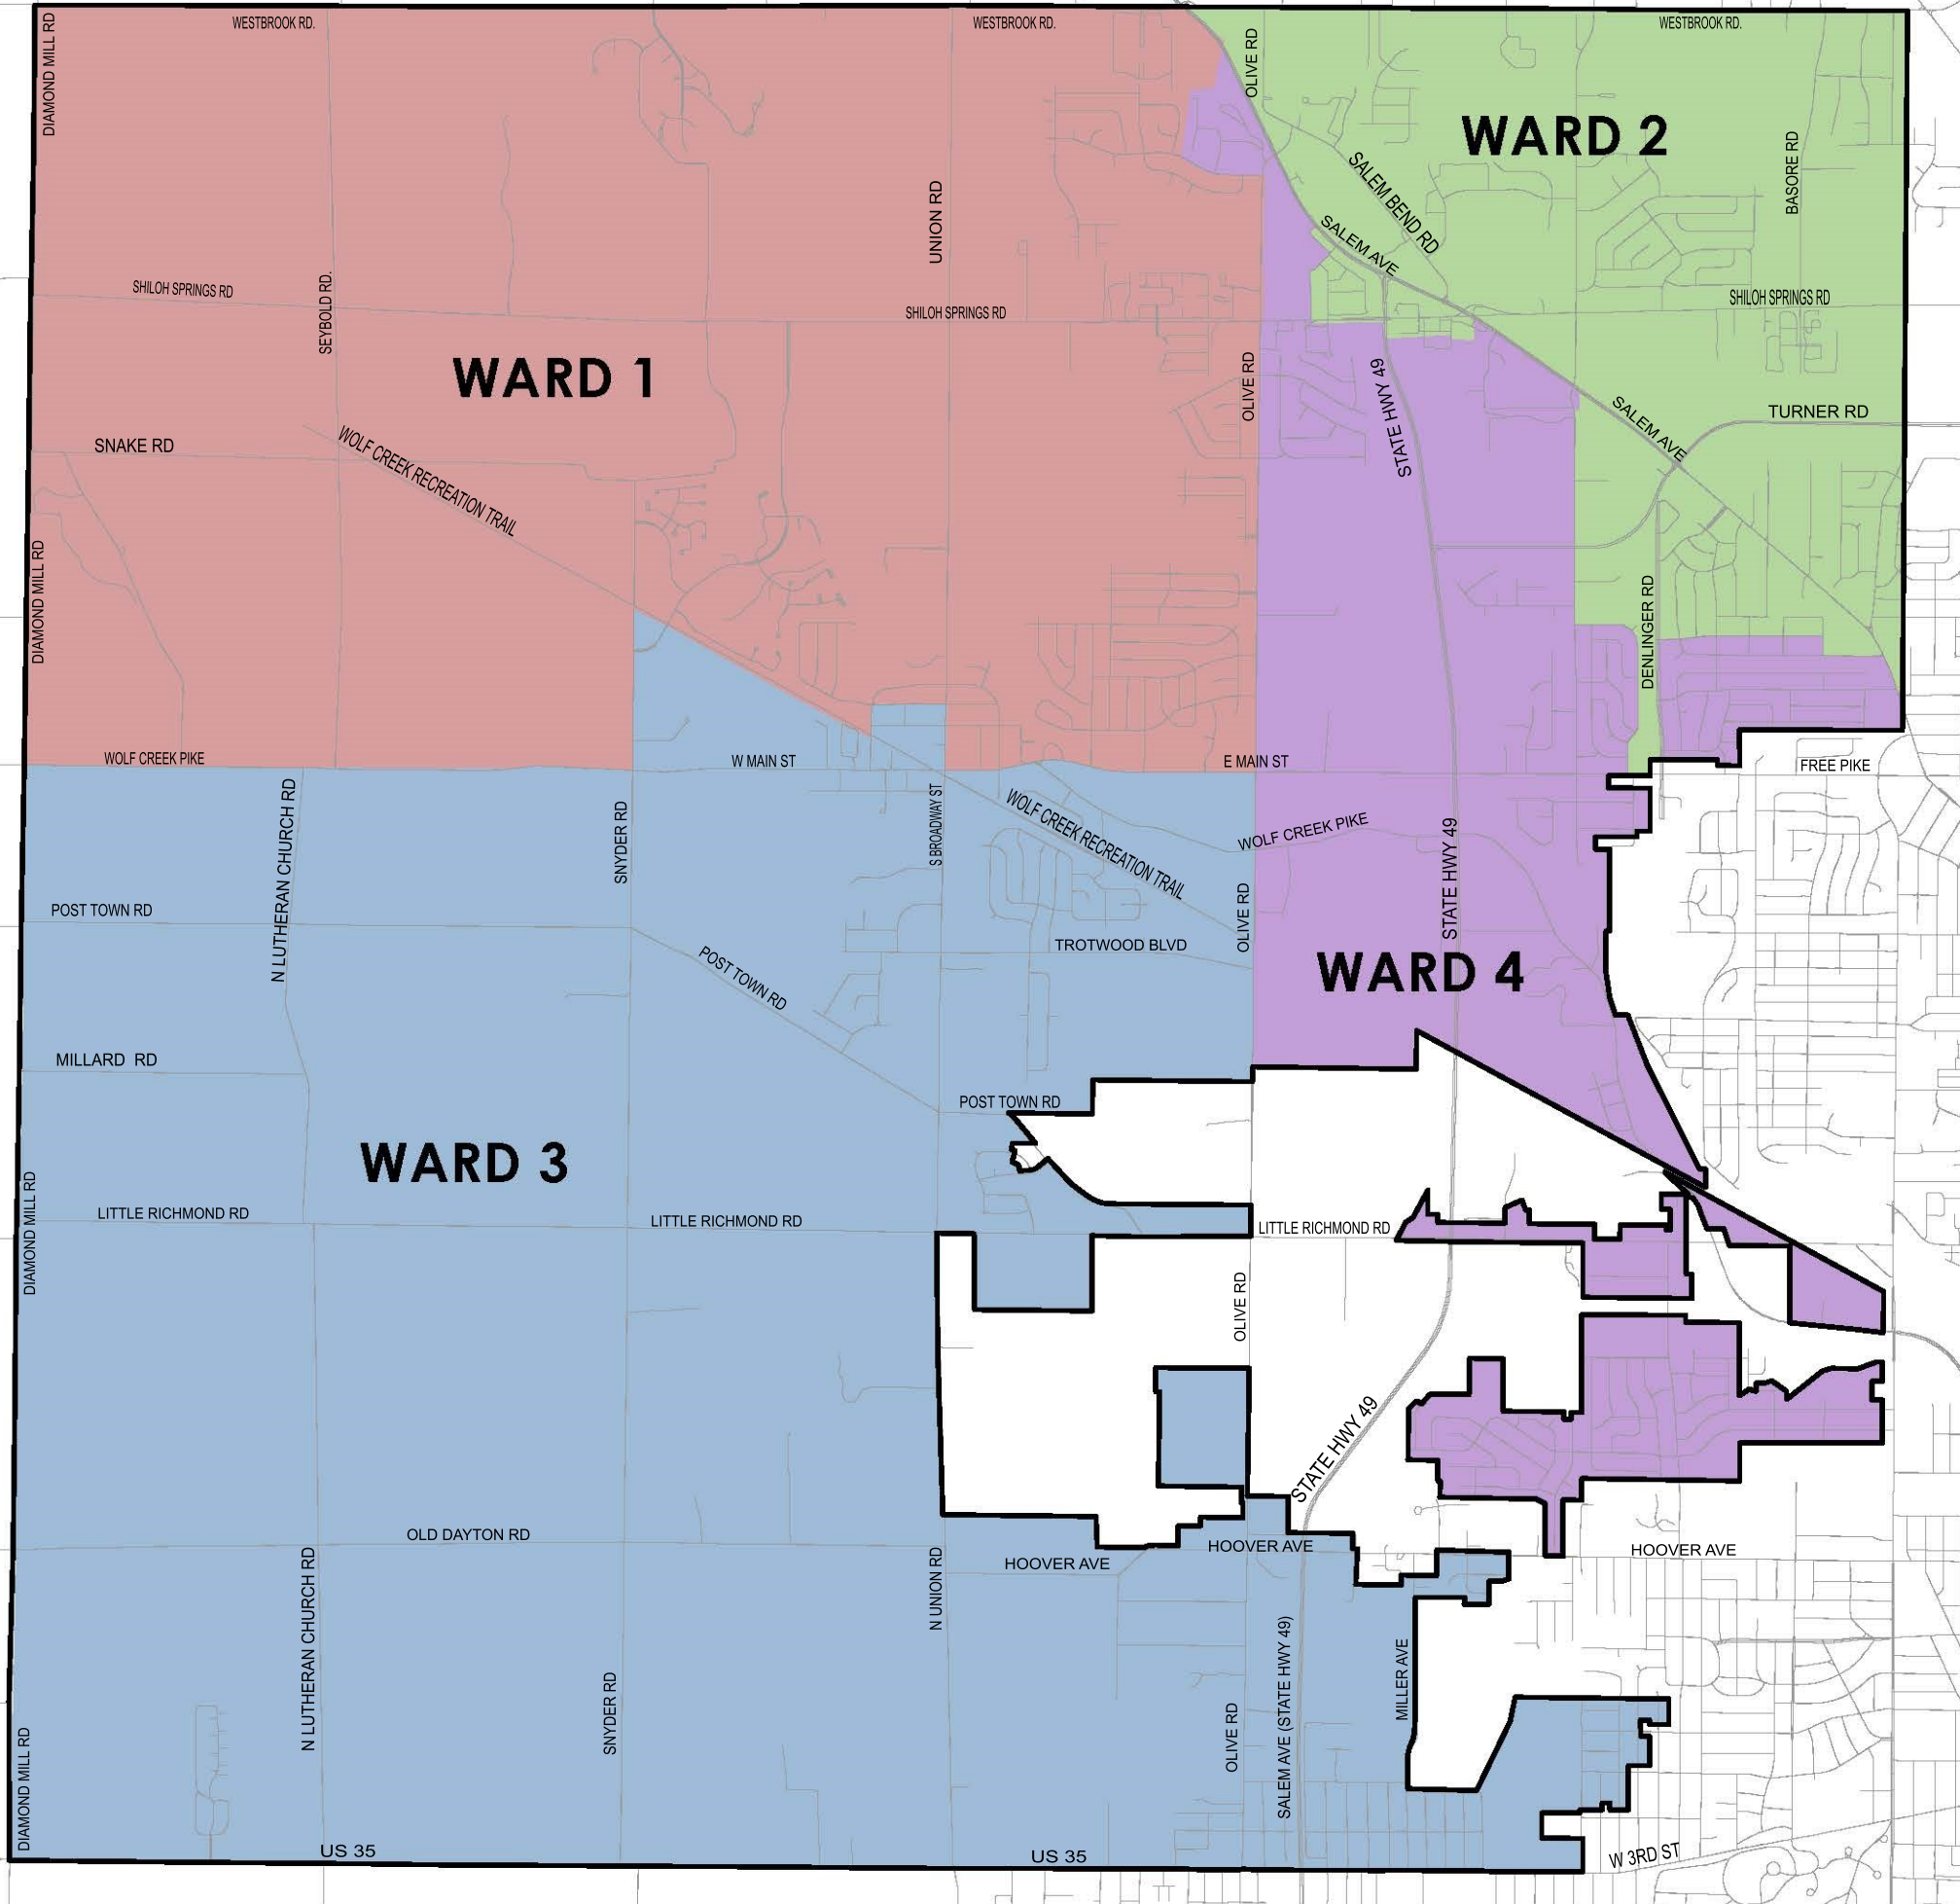

CITY OF TROTWOOD

WARD BOUNDARIES

COUNCIL MEMBERS BY WARD	
◆ WARD 1	MARY McDONALD - MAYOR
◆ WARD 2	BETTYE GALES - VICE MAYOR
◆ WARD 3	YVETTE PAGE
◆ WARD 4	RON VAUGHN
◆ AT-LARGE	TYNA BROWN
◆ AT-LARGE	RHONDA FINLEY
◆ AT-LARGE	ROBERT KELLEY, Jr.